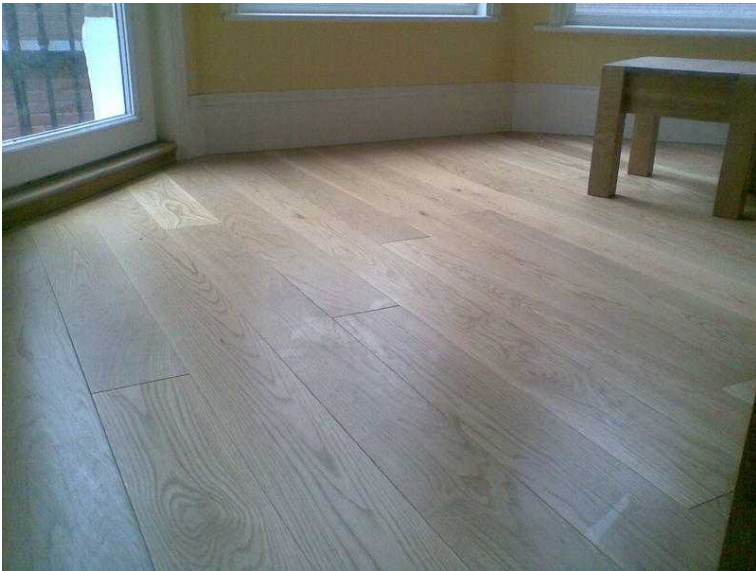

WIDE RANGE OF FLOOR FITTING SERVICES LAMINATE , ENGINEERED , HARDWOOD

Location **London, London**

<https://www.freeadsz.co.uk/x-495901-z>

Offers a wide range of floorfitting services.
 With more than 18 years experience in the flooring industry.
 We will do all works from the subfloor repairs to complete floor installation.
 Specialising in ENGINEERED FLOORS
 Profile : T&G and ends matched profiles
 Installation : Secret Nailed / Glued / Floated
 PARQUET WOOD FLOORS
 Profile : T&G , ends matched and square edged
 Installation : Secret Nailed / Glue Down and Pin to Plywood
 HARDWOOD SOLID FLOORS
 Profile : T&G , ends matched and square edged
 Installation : Secret Nailed / Glue Down with flexible adhesive
 LAMINATE FLOORS
 Profile : Click System
 Installation : Floated
 Wood floor sanding , varnishing and restoration works.
 Also providing other carpentry 1st and 2nd fix jobs
 Photos and references available and can be provided upon request.
 Call 07961 887 334 07961 887 3...(click to reveal full phone number) or
 email for free