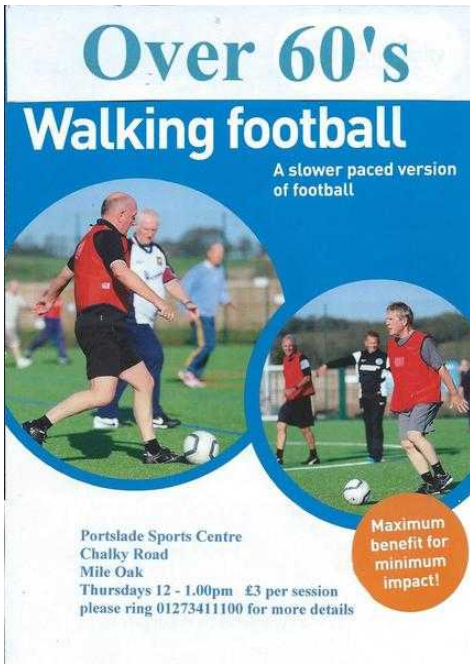

Over 60039s Walking Football

Location **South East, West Sussex**
<https://www.freeadsz.co.uk/x-496789-z>

Walking Football is a great way to return to sport without the physical strain. Come along and join our small friendly group on Thursdays 12-1.00pm at the Portslade Sports Centre Chalky Road Mile Oak £3 per session for further details please ring 07500415175 075004151...(click to reveal full phone)