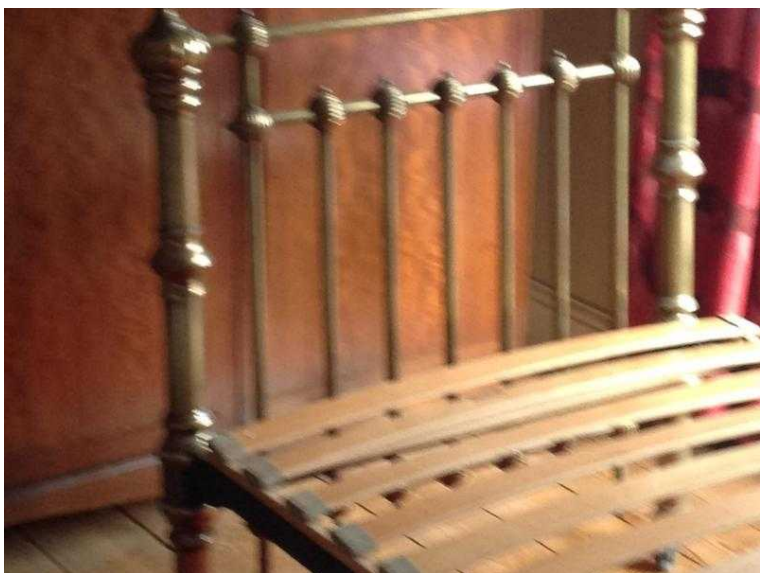

# Single bed (70 GBP)

Location **South West, Somerset**  
<https://www.freeadsz.co.uk/x-499290-z>

vintage solid brass single bed. Reluctant sale due to bed not fitting in new

**Single bed**  
<https://www.freeadsz.co.uk/x-499290-z>