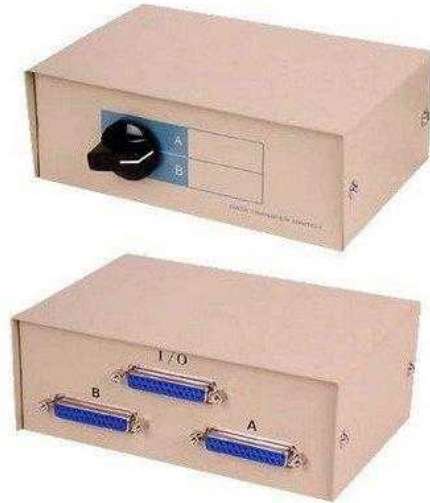

# Two port data transfer switch (10 GBP)

Location **South West, Avon**  
<https://www.freeadsz.co.uk/x-499563-z>

Two port data transfer switch, connects a computer to two parallel port printers

Two port data transfer switch

<https://www.freeadsz.co.uk/x-499563-z>

Two port data transfer switch

<https://www.freeadsz.co.uk/x-499563-z>

Two port data transfer switch

<https://www.freeadsz.co.uk/x-499563-z>

Two port data transfer switch