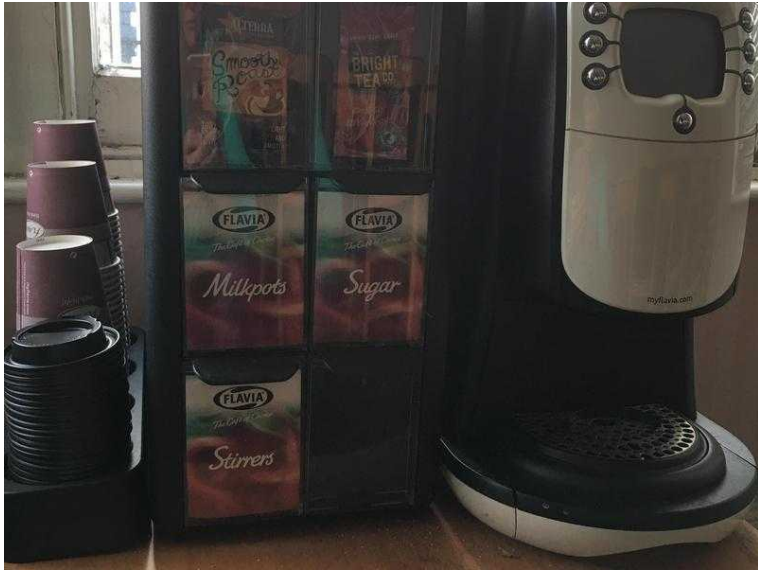

Flavia office coffee machine (50 GBP)

Location **South East, Kent**
<https://www.freeadsz.co.uk/x-499915-z>

Used at our council for refreshments at meetings. Make coffee, tea and chocolate with purchased pouches. Comes complete with cups and lids. Relocation forces sale. Buyer.

Flavia office coffee machine

<https://www.freeadsz.co.uk/x-499915-z>

Flavia office coffee machine

<https://www.freeadsz.co.uk/x-499915-z>

Flavia office coffee machine

<https://www.freeadsz.co.uk/x-499915-z>