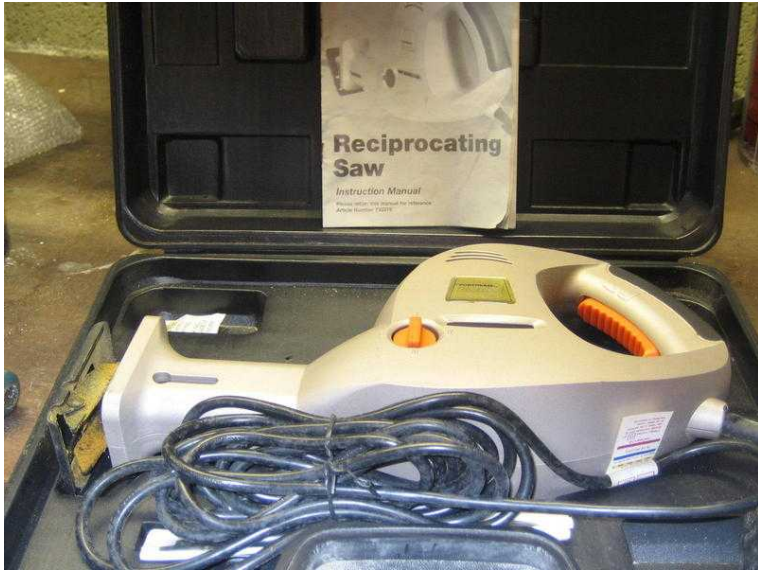

Powerbase Reciprocating Saw with case (35 GBP)

Location **South West, Wiltshire**
<https://www.freeadsz.co.uk/x-500264-z>

Variable speed reciprocating saw. Wood/steel cut. With.

Powerbase Reciprocating
Saw with case