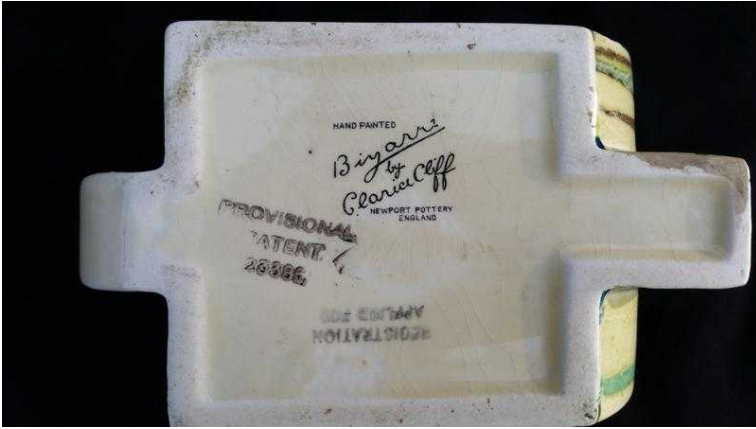

Clarice Cliff hand painted jug. No chips, cracks, overpainting or restoration (400 GBP)

Location **South East, Berkshire**
<https://www.freeadsz.co.uk/x-500706-z>

Unusual Clarice Cliff hand painted jug. No chips, cracks, overpainting or restoration. Lovely bright colours. The base is marked with a number 23386 and Patent Pending Registration Applied for. The jug measures 10.2 cm high and 10.5 cm wide handle to front. I have not seen this Clarice Cliff design anywhere. Unboxed. Auctioneer.

	<p>Clarice Cliff hand painted jug. No chips, cracks, overpainting or restoration</p> <p>https://www.freeadsz.co.uk/x-500706-z</p>
	<p>Clarice Cliff hand painted jug. No chips, cracks, overpainting or restoration</p> <p>https://www.freeadsz.co.uk/x-500706-z</p>
	<p>Clarice Cliff hand painted jug. No chips, cracks, overpainting or restoration</p> <p>https://www.freeadsz.co.uk/x-500706-z</p>
	<p>Clarice Cliff hand painted jug. No chips, cracks, overpainting or restoration</p> <p>https://www.freeadsz.co.uk/x-500706-z</p>
	<p>Clarice Cliff hand painted jug. No chips, cracks, overpainting or restoration</p> <p>https://www.freeadsz.co.uk/x-500706-z</p>
	<p>Clarice Cliff hand painted jug. No chips, cracks, overpainting or restoration</p> <p>https://www.freeadsz.co.uk/x-500706-z</p>
	<p>Clarice Cliff hand painted jug. No chips, cracks, overpainting or restoration</p> <p>https://www.freeadsz.co.uk/x-500706-z</p>
	<p>Clarice Cliff hand painted jug. No chips, cracks, overpainting or restoration</p> <p>https://www.freeadsz.co.uk/x-500706-z</p>
	<p>Clarice Cliff hand painted jug. No chips, cracks, overpainting or restoration</p> <p>https://www.freeadsz.co.uk/x-500706-z</p>
	<p>Clarice Cliff hand painted jug. No chips, cracks, overpainting or restoration</p> <p>https://www.freeadsz.co.uk/x-500706-z</p>