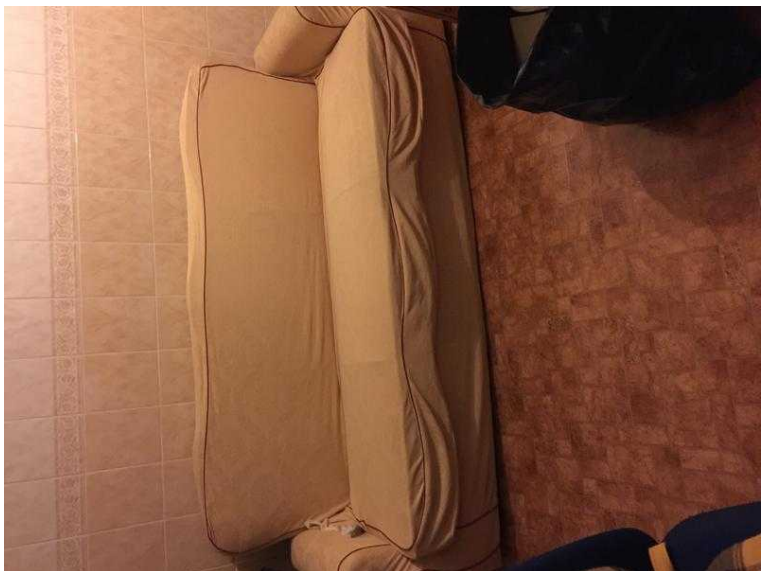

## Sofa setee (50 GBP)

Location **East of England, Bedfordshire**  
<https://www.freeadsz.co.uk/x-502315-z>

i am selling a sofa setee it also opens flat, so it's like a single bed to sleep on very good condition navy blue with a pattern design on setee. It is a used settee but not much since I got it new. I have put a creamish cover on it to keep it.