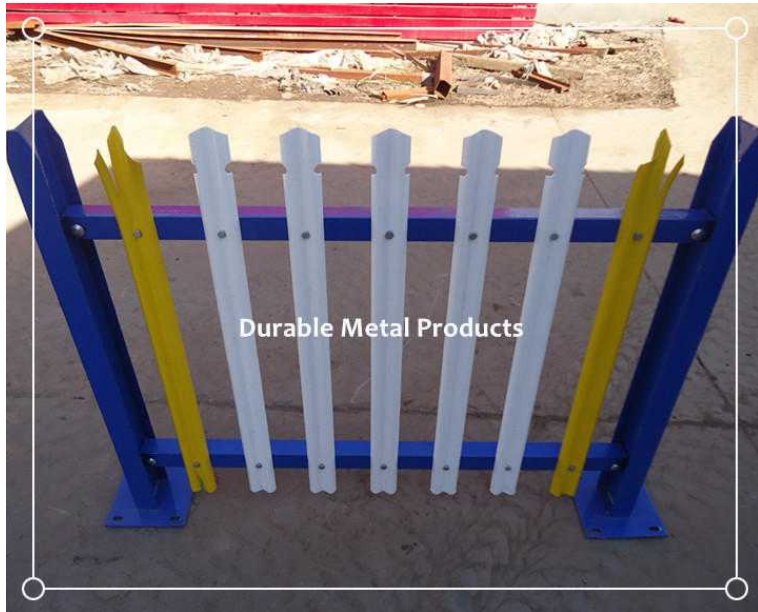

High Security Steel Palisade Fence (92 GBP)

Location **South West, Cornwall**
<https://www.freeadsz.co.uk/x-502367-z>

Steel Palisade Fence is widely accepted as the industry leader to protect and deter general attack from all types and conditions of intrusion. The pales are made of hot formed and cold rolled steel belts. These belts offer both strength and rigidity combined with along life span. Durable Metal Palisade Fence normally produce three types of pales, "W" profile, "D" profile and angle iron. Steel palisade fence panel is the most popular choice for locations requiring a higher level of security and vandal resistance in world. Steel palisade fencing is especially popular for schools and industrial sites because of its high damage resistance and the fact that it is so difficult to climb. Steel palisade fencing could be hot dipped galvanised surface finishing and coated in a Polyester Powder Coated finish to any Standard RAL color. Durable Metal Steel Palisade Fence supply a full range of heights starting from 1.2 meters up to 3.6 meters. We supply Panels assembly on site in bays of 2.75m. Generally steel palisade fence is connected by anti-theft bolts and clamp without welding. Installation is easy and quick. If you require a fully welded palisade fencing panel. this is possible with an additional cost. Palisade fencing is becoming more popular, and because of its strength and security, Designed specifically for security fencing applications. Palisade is used widely for government projects and business as the ideal visual barrier against intruders. Benefits of Durable Metal Steel Palisade Fence: Stronger than traditional steel palisade systems Greater protection against intruders and vandals A range of choices, an adaptable system to suit all situations Lightweight offers cost savings on labor and transport Low