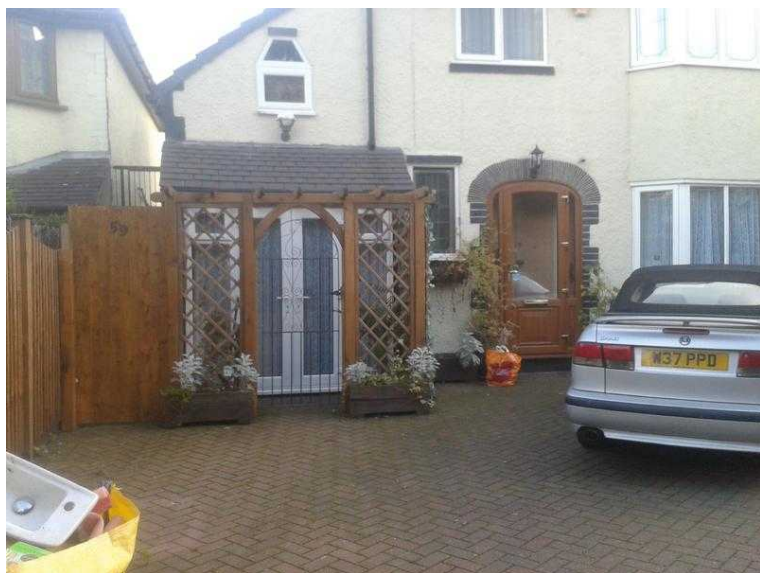

En-suite room, nr M42 Junc 3 for M42, Mon- Fri or ShortyTerm -kitchenette amp parking

Location **West Midlands, Worcestershire**
<https://www.freeadsz.co.uk/x-502373-z>

Cosy - self contained room, with shower room and kitchenette, own entrance and parking to let in private residence. Available to mature professional only. Strictly NON SMOKERS. No DSS The room is available for single occupancy only The homeowner lives on the premises, this is not a full house let. Monday to Friday Let or Short term, Nightly rate available - 2 nights minimum. The room has a comfy 3/4 (small double) bed with memory foam mattress, it has its own kitchenette, with mini oven, kettle toaster etc. A small table/desk and chair and hanging space and storage. Available Mon- to Friday or Short term. The rent is £120 per week inclusive of bills and help yourself continental style breakfast of cereal/ toast and tea and coffee. References and deposit.