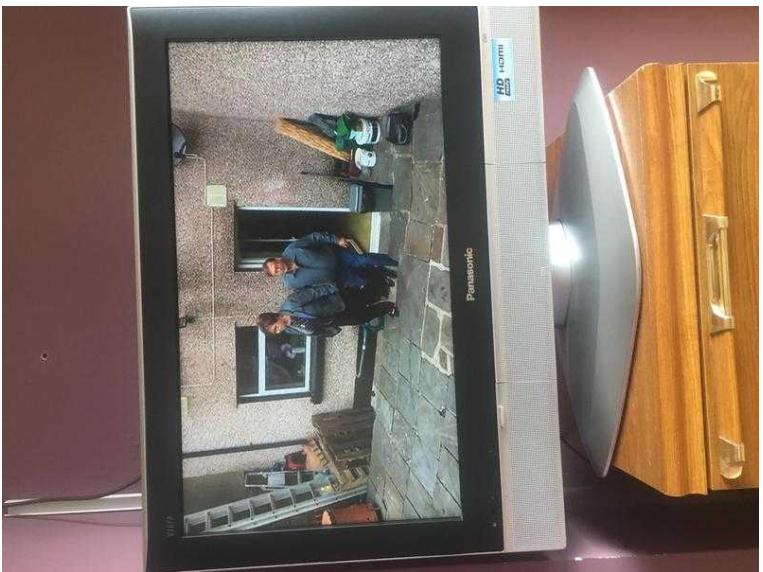

Panasonic TV

Location **South West, Avon**
<https://www.freeadsz.co.uk/x-502968-z>

panasonic HDMI TV. Screen diam 26", overall TV size 32". £40 good working order.;

Panasonic TV
<https://www.freeadsz.co.uk/x-502968-z>