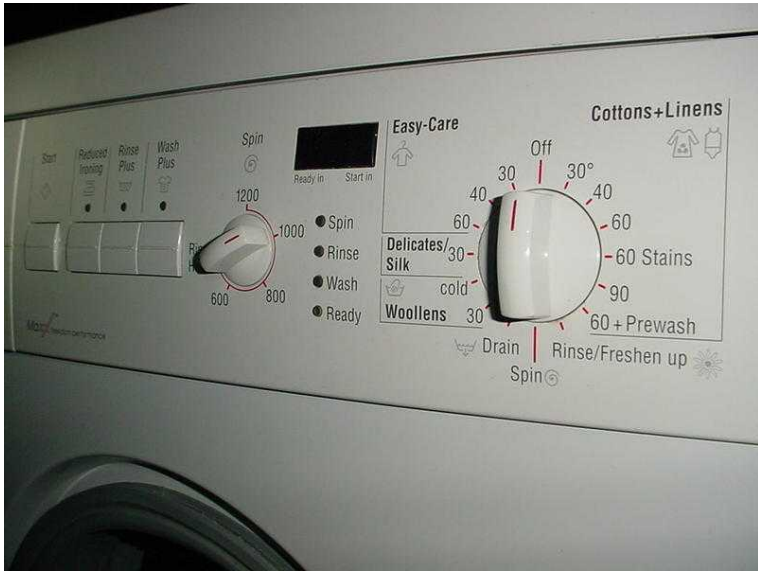

washing Machine (80 GBP)

Location **East Midlands, Northamptonshire**
<https://www.freeadsz.co.uk/x-506092-z>

BOSCH 6KG washing load 1200 spin in white , excellent condition and working fine ,, can free deliver and install it for you if needed()

 <p>https://www.freeadsz.co.uk/x-506092-z</p> <p>washing Machine</p>	 <p>https://www.freeadsz.co.uk/x-506092-z</p> <p>washing Machine</p>	 <p>https://www.freeadsz.co.uk/x-506092-z</p> <p>washing Machine</p>	 <p>https://www.freeadsz.co.uk/x-506092-z</p> <p>washing Machine</p>	 <p>https://www.freeadsz.co.uk/x-506092-z</p> <p>washing Machine</p>	 <p>https://www.freeadsz.co.uk/x-506092-z</p> <p>washing Machine</p>	 <p>https://www.freeadsz.co.uk/x-506092-z</p> <p>washing Machine</p>	 <p>https://www.freeadsz.co.uk/x-506092-z</p> <p>washing Machine</p>	 <p>https://www.freeadsz.co.uk/x-506092-z</p> <p>washing Machine</p>	 <p>https://www.freeadsz.co.uk/x-506092-z</p> <p>washing Machine</p>
--	---	---	---	--	---	---	---	---	---