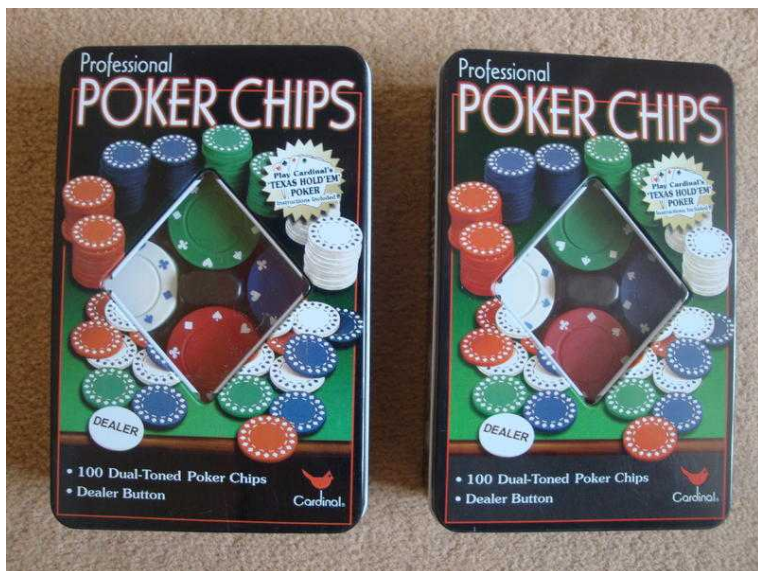

100 Dual-tone Professional Poker Chips Cardinal x 2 boxes (5 GBP)

Location **East of England, Suffolk**
<https://www.freeadsz.co.uk/x-508950-z>

Great condition, only used a few times. Location Ipswich IP3. Smoke free home. Texas Hold'em Poker instructions included. 100 Dual-tone poker chips (chip colour + motif colour): Green + White (25), Blue + White (25), Red + White (25), White + Blue (25) Plus dealer button. Offers considered for one or two boxes. Collection at set price or postal option available with extra P.

 <p>100 Dual-tone Professional Poker Chips Cardinal x 2 boxes</p> <p>https://www.freeadsz.co.uk/x-5089</p>	 <p>100 Dual-tone Professional Poker Chips Cardinal x 2 boxes</p> <p>https://www.freeadsz.co.uk/x-5089</p>	 <p>100 Dual-tone Professional Poker Chips Cardinal x 2 boxes</p> <p>https://www.freeadsz.co.uk/x-5089</p>	 <p>100 Dual-tone Professional Poker Chips Cardinal x 2 boxes</p> <p>https://www.freeadsz.co.uk/x-5089</p>	 <p>100 Dual-tone Professional Poker Chips Cardinal x 2 boxes</p> <p>https://www.freeadsz.co.uk/x-5089</p>	 <p>100 Dual-tone Professional Poker Chips Cardinal x 2 boxes</p> <p>https://www.freeadsz.co.uk/x-5089</p>	 <p>100 Dual-tone Professional Poker Chips Cardinal x 2 boxes</p> <p>https://www.freeadsz.co.uk/x-5089</p>	 <p>100 Dual-tone Professional Poker Chips Cardinal x 2 boxes</p> <p>https://www.freeadsz.co.uk/x-5089</p>	 <p>100 Dual-tone Professional Poker Chips Cardinal x 2 boxes</p> <p>https://www.freeadsz.co.uk/x-5089</p>	 <p>100 Dual-tone Professional Poker Chips Cardinal x 2 boxes</p> <p>https://www.freeadsz.co.uk/x-5089</p>
--	---	---	---	--	---	---	---	---	---