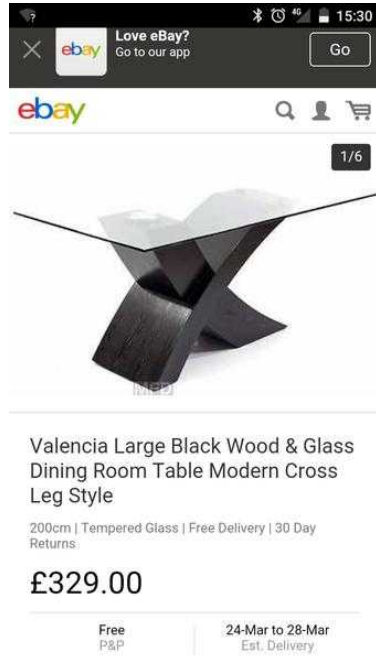

Dinning Table(The Valencia) (250 GBP)

Location **South West, Wiltshire**
<https://www.freeadsz.co.uk/x-509747-z>

The Valencia is a stylish combination of glass and wood. Contemporary in application, timeless in design. The base is made of wood and finished in a black coloured real wood veneer. The natural wood grain can actually be felt and seen on the base unlike foil or paper veneers. Good condition, Dimensions Length Depth Height 200 cm 100 cm 77 cm Weight: