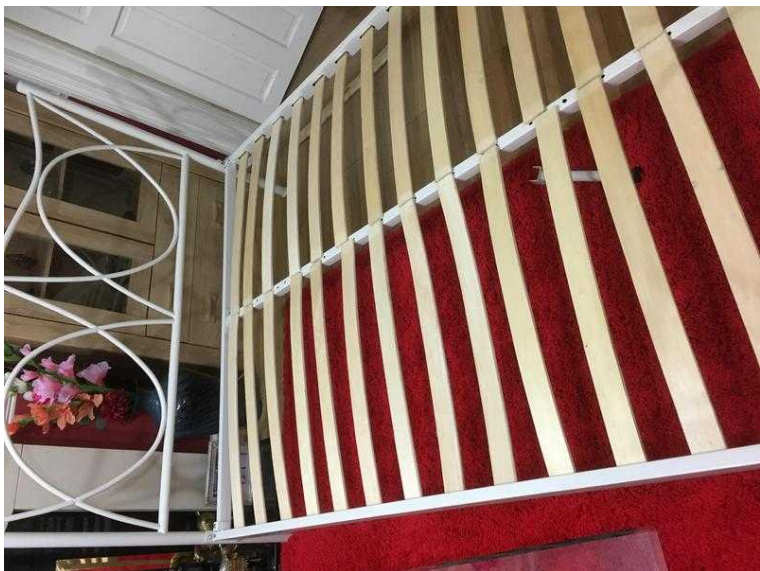

EXCELLENT CONDITION DOUBLE STANDARD SIZE FRAME (70 GBP)

Location **East of England, Bedfordshire**
<https://www.freeadsz.co.uk/x-523518-z>

Excellent conditon frasme hardly.

**EXCELLENT CONDITION
DOUBLE STANDARD SIZE
FRAME**
<https://www.freeadsz.co.uk/x-523518-z>