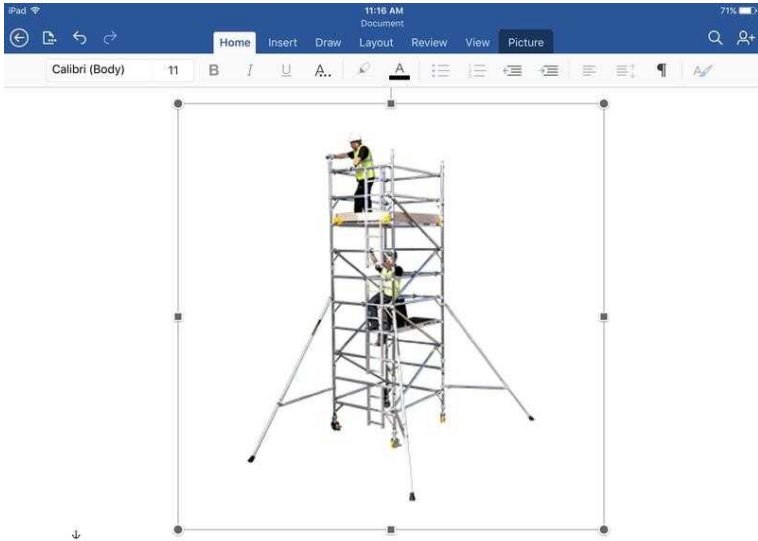

# 2-5m slimline scaffolding tower Very Good Condition (300 GBP)

Location **South East, Berkshire**  
<https://www.freeadsz.co.uk/x-523596-z>

2-5m slimline scaffolding tower with two decks (with hatches) - 2x H section stages & 2x H section laddered stages - supporting legs - colour coded cross member bracing bars & colour coded straight bracing bars (snap on spring loaded) - Removable screwing adjustable legs with locking wheels & separate plastic wheel seats. Base dimensions. 0.9m - 2m length. Safe working heights: 2-5m. All pieces accounted for and in very good condition. I will also throw in a 3m slimline youngmans catwalk for free, worth around £80! (Second picture) Enquiries welcome, texts are