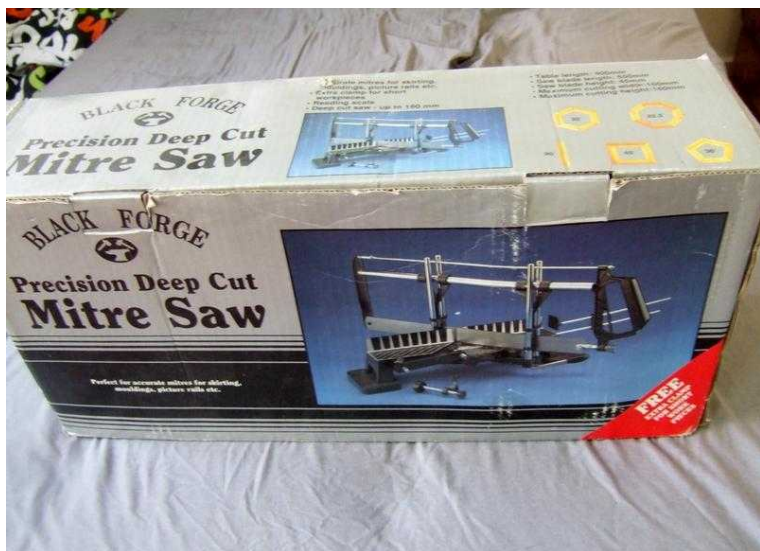

# Mitre Saw (10 GBP)

Location **South East, Kent**  
<https://www.freeadsz.co.uk/x-527523-z>

Mitre Saw Accurate mitres for skirting, moulding, picture rails and coving etc Extra clamp for short workpieces Reading Scale Deep cut saw up to 160mm Table length 400cm Saw Blade Length 550mm Maximum cutting with 160mm Maximum cutting height 160mm A Bargain Still Boxes Never Used Buyer