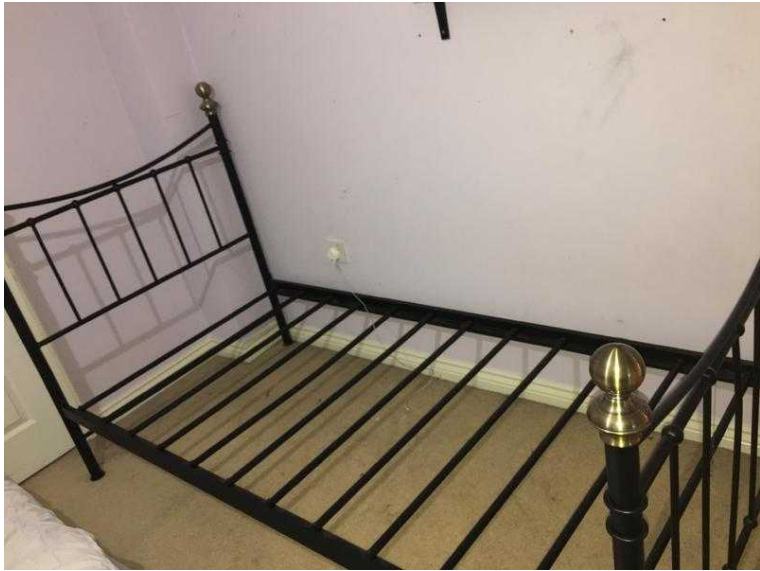

# Black Single Bed Frame (60 GBP)

Location **West Midlands, Shropshire**  
<https://www.freeadsz.co.uk/x-527925-z>

Black single bed frame, in excellent condition, collection

Black Single Bed Frame

<https://www.freeadsz.co.uk/x-527925-z>

Black Single Bed Frame

<https://www.freeadsz.co.uk/x-527925-z>

Black Single Bed Frame

<https://www.freeadsz.co.uk/x-527925-z>

Black Single Bed Frame

<https://www.freeadsz.co.uk/x-527925-z>

Black Single Bed Frame

<https://www.freeadsz.co.uk/x-527925-z>

Black Single Bed Frame

<https://www.freeadsz.co.uk/x-527925-z>

Black Single Bed Frame

<https://www.freeadsz.co.uk/x-527925-z>

Black Single Bed Frame

<https://www.freeadsz.co.uk/x-527925-z>

Black Single Bed Frame

<https://www.freeadsz.co.uk/x-527925-z>

Black Single Bed Frame

<https://www.freeadsz.co.uk/x-527925-z>