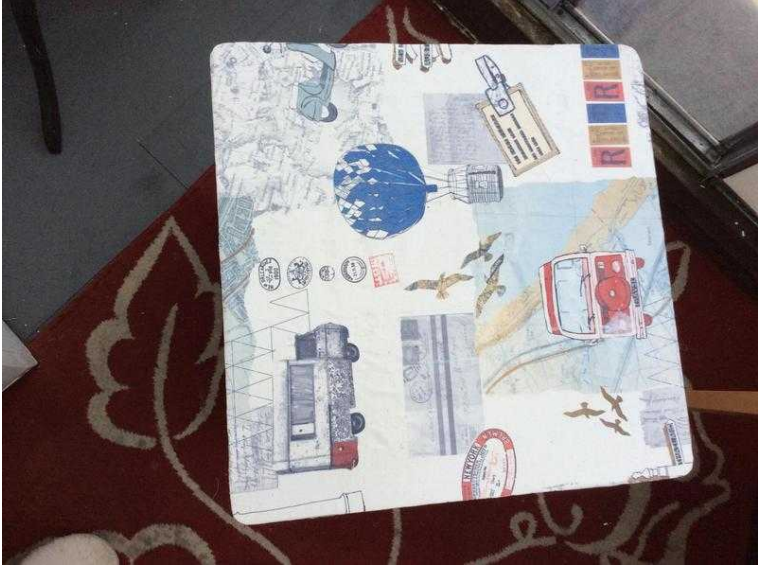

# Shabby chic storage box (10 GBP)

Location **East Midlands, Leicestershire**  
<https://www.freeadsz.co.uk/x-529618-z>

Retro box design 2ft square box  
very heavy  
used to store toys books anything really

Shabby chic storage box

<https://www.freeadsz.co.uk/x-529618-z>

Shabby chic storage box

<https://www.freeadsz.co.uk/x-529618-z>

Shabby chic storage box

<https://www.freeadsz.co.uk/x-529618-z>

Shabby chic storage box