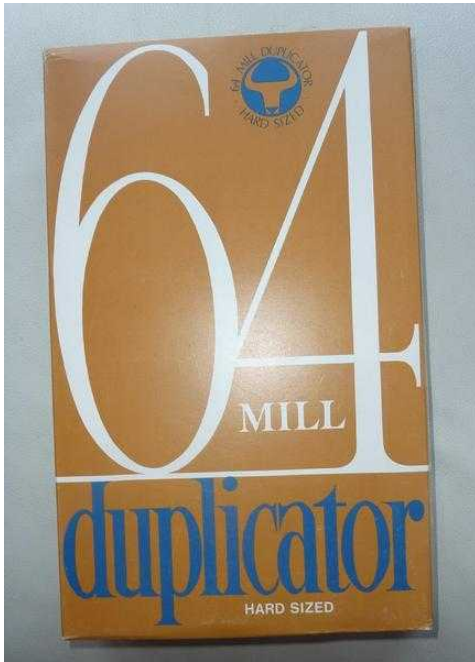

Printer copier stationery - ream - foolscap - creamy white (2 GBP)

Location **London, London**
<https://www.freeadsz.co.uk/x-529648-z>

Box of 500 sheets (ream)
Text on Box says:
"64 mill DUPLICATOR Hard sized"
Colour is basically white, but very slightly creamy.
Size is foolscap - 203 x 330 mm
5 boxes available, £2

Printer copier stationery -
ream - foolscap - creamy white

<https://www.freeadsz.co.uk/x-529648-z>

Printer copier stationery -
ream - foolscap - creamy white

<https://www.freeadsz.co.uk/x-529648-z>

Printer copier stationery -
ream - foolscap - creamy white