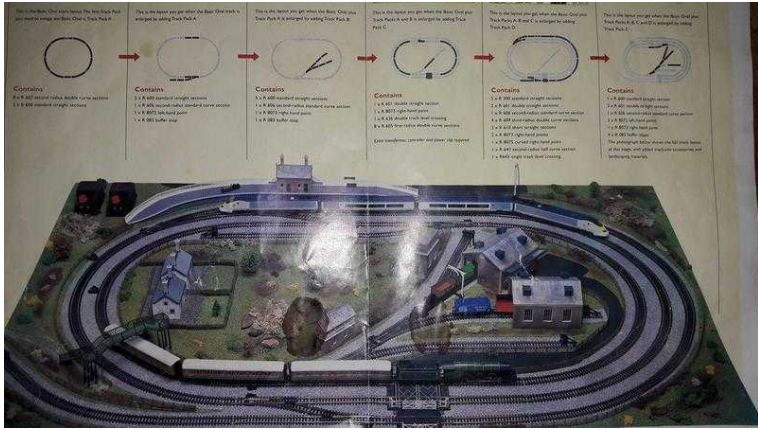

Model railway track (150 GBP)

Location **South West, Hampshire**
<https://www.freeadsz.co.uk/x-537276-z>

Model railway track OO gauge plus extra buildings and bits full track to make layout in picture, Christmas train and carriages. Used to be set up on a 3' x 6'.

| | | | | | | | | | |
|---|--|--|--|---|--|--|--|--|--|
|  <p>https://www.freeadsz.co.uk/x-537276-z</p> <p>Model railway track</p> |  <p>https://www.freeadsz.co.uk/x-537276-z</p> <p>Model railway track</p> |  <p>https://www.freeadsz.co.uk/x-537276-z</p> <p>Model railway track</p> |  <p>https://www.freeadsz.co.uk/x-537276-z</p> <p>Model railway track</p> |  <p>https://www.freeadsz.co.uk/x-537276-z</p> <p>Model railway track</p> |  <p>https://www.freeadsz.co.uk/x-537276-z</p> <p>Model railway track</p> |  <p>https://www.freeadsz.co.uk/x-537276-z</p> <p>Model railway track</p> |  <p>https://www.freeadsz.co.uk/x-537276-z</p> <p>Model railway track</p> |  <p>https://www.freeadsz.co.uk/x-537276-z</p> <p>Model railway track</p> |  <p>https://www.freeadsz.co.uk/x-537276-z</p> <p>Model railway track</p> |
|---|--|--|--|---|--|--|--|--|--|