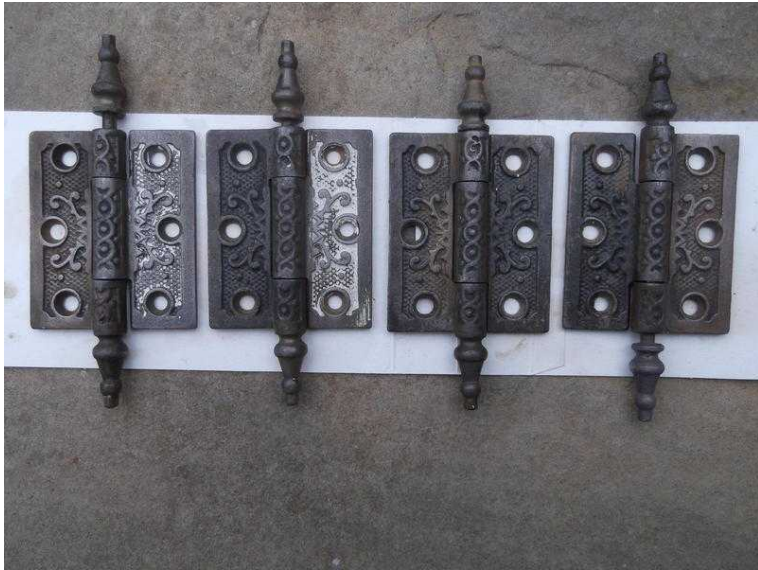

4 Eastlake-style decorative antique loose pin steeple top hinges (30 GBP)

Location **South East, West Sussex**
<https://www.freeadsz.co.uk/x-537441-z>

I took these hinges from 2 of the Victorian doors in my house - built 1898. 2 pairs of antique cast iron hinges with floral pattern and steeple top finials. Loose pins make it easy to take a door off its hinges when necessary. Size is 2.5 inches wide X 3 inches long - length of each hinge including finials is 5.5 inches. Cash on collection only. No.

4 Eastlake-style decorative antique loose pin steeple top hinges
<https://www.freeadsz.co.uk/x-5374>
 41-z

4 Eastlake-style decorative antique loose pin steeple top hinges
<https://www.freeadsz.co.uk/x-5374>
 41-z