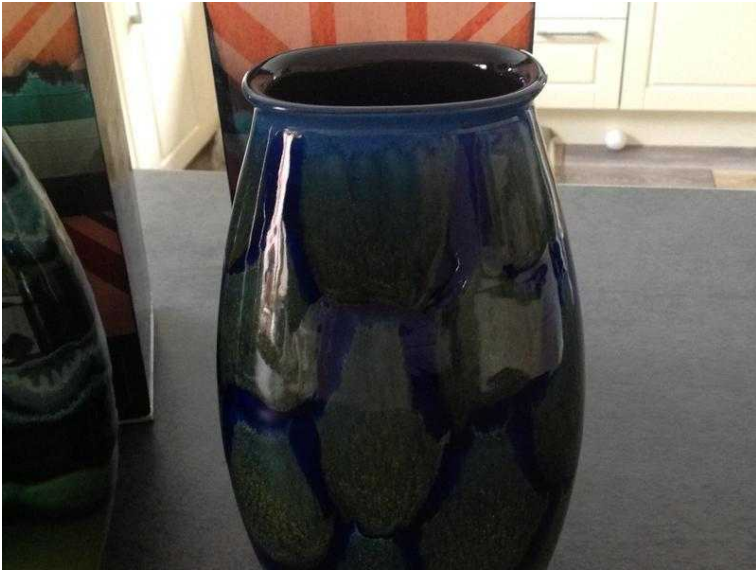

Poole pottery items (35 GBP)

Location **East Midlands, Lincolnshire**

<https://www.freeadsz.co.uk/x-540515-z>

there are three different items,all come in original boxes,no marks or chips,like new.price is per item,large piece £45 others £35 each.Prices still on boxes of amount