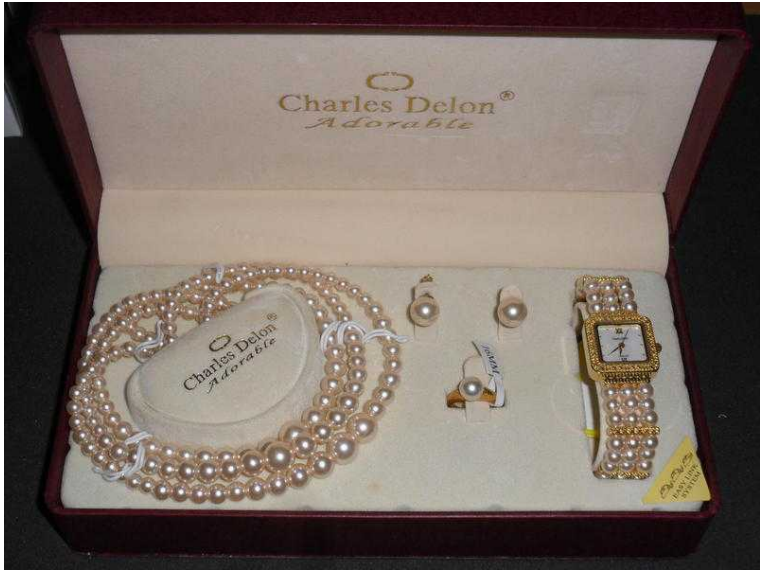

Pearl Dress Set (35 GBP)

Location **East of England, Essex**
<https://www.freeadsz.co.uk/x-543016-z>

Full set of pearl accessories never been out of the presentation box. Would make an ideal.

 Pearl Dress Set
<https://www.freeadsz.co.uk/x-543016-z>

 Pearl Dress Set
<https://www.freeadsz.co.uk/x-543016-z>

 Pearl Dress Set
<https://www.freeadsz.co.uk/x-543016-z>

 Pearl Dress Set
<https://www.freeadsz.co.uk/x-543016-z>

 Pearl Dress Set
<https://www.freeadsz.co.uk/x-543016-z>

 Pearl Dress Set
<https://www.freeadsz.co.uk/x-543016-z>