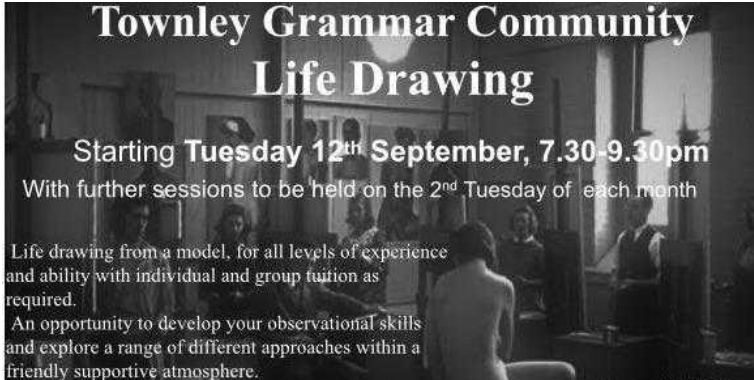

Townley Grammar Community Life Drawing Group (5 GBP)

Location **East of England, Essex**
<https://www.freeadsz.co.uk/x-546046-z>

Townley Grammar Community Life Drawing Starting Tuesday 12th September, 7.30-9.30pm with further sessions to be held on the 2nd Tuesday of each month. Life drawing from a model, for all levels of experience and ability with individual and group tuition as required. An opportunity to develop your observational skills and explore a range of different approaches within a friendly supportive.