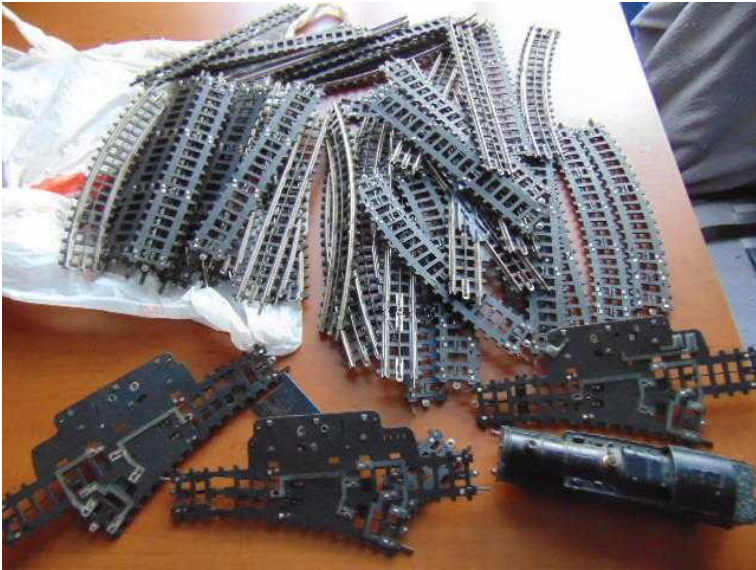

Vintage Collectors Train Track with 1 Engine (35 GBP)

Location **East of England, Hertfordshire**
<https://www.freeadsz.co.uk/x-546418-z>

A lot of misc. rail track with 1 engine. The cross over sections have TRIX made in England on them. The X shaped one has Germany embossed on it. the engine is in the shape of a steam locomotive, is made of heavy metal, black with a gold crown, with a red lion above, holding a wheel, with the numbers 6664 on the side. Probably produced in the 50s or earlier. The width of track is 3cm. The distance between the tracks is 2cm. There is a metal runner between the tracks for the engine to attach to.
 OPEN TO REASONABLE.

 <p>Vintage Collectors Train Track with 1 Engine</p> <p>https://www.freeadsz.co.uk/x-546418-z</p>	 <p>Vintage Collectors Train Track with 1 Engine</p> <p>https://www.freeadsz.co.uk/x-546418-z</p>	 <p>Vintage Collectors Train Track with 1 Engine</p> <p>https://www.freeadsz.co.uk/x-546418-z</p>	 <p>Vintage Collectors Train Track with 1 Engine</p> <p>https://www.freeadsz.co.uk/x-546418-z</p>	 <p>Vintage Collectors Train Track with 1 Engine</p> <p>https://www.freeadsz.co.uk/x-546418-z</p>	 <p>Vintage Collectors Train Track with 1 Engine</p> <p>https://www.freeadsz.co.uk/x-546418-z</p>	 <p>Vintage Collectors Train Track with 1 Engine</p> <p>https://www.freeadsz.co.uk/x-546418-z</p>	 <p>Vintage Collectors Train Track with 1 Engine</p> <p>https://www.freeadsz.co.uk/x-546418-z</p>	 <p>Vintage Collectors Train Track with 1 Engine</p> <p>https://www.freeadsz.co.uk/x-546418-z</p>	 <p>Vintage Collectors Train Track with 1 Engine</p> <p>https://www.freeadsz.co.uk/x-546418-z</p>
---	--	--	--	---	--	--	--	--	--