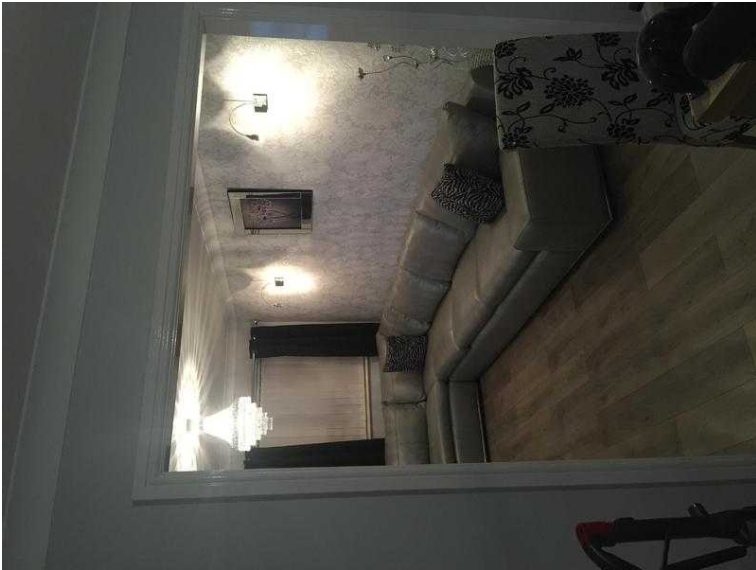

Large Grey Corner Sofa (950 GBP)

Location **Wales, South Glamorgan**
<https://www.freeadsz.co.uk/x-546470-z>

Large Grey Corner Sofa for sale. Paid just under £3,500 for this sofa from DFS just over a year ago! Sofa was also upgraded to luxury Italian leather.

In excellent condition! Only selling due to changing colour scheme. Sofa arranged as a 1, Corner, 3 seater, however one seat is removable to create a smaller sofa.

Measurements are:

210cm shortest side

102cm deep

381cm longest side with all three seats

298cm longest side of you choose to remove one of the seats.

Buyer must.

 <p>Large Grey Corner Sofa https://www.freeadsz.co.uk/x-546470-z</p>	 <p>Large Grey Corner Sofa https://www.freeadsz.co.uk/x-546470-z</p>	 <p>Large Grey Corner Sofa https://www.freeadsz.co.uk/x-546470-z</p>	 <p>Large Grey Corner Sofa https://www.freeadsz.co.uk/x-546470-z</p>	 <p>Large Grey Corner Sofa https://www.freeadsz.co.uk/x-546470-z</p>	 <p>Large Grey Corner Sofa https://www.freeadsz.co.uk/x-546470-z</p>	 <p>Large Grey Corner Sofa https://www.freeadsz.co.uk/x-546470-z</p>	 <p>Large Grey Corner Sofa https://www.freeadsz.co.uk/x-546470-z</p>	 <p>Large Grey Corner Sofa https://www.freeadsz.co.uk/x-546470-z</p>	 <p>Large Grey Corner Sofa https://www.freeadsz.co.uk/x-546470-z</p>
--	---	---	---	--	---	---	---	---	---