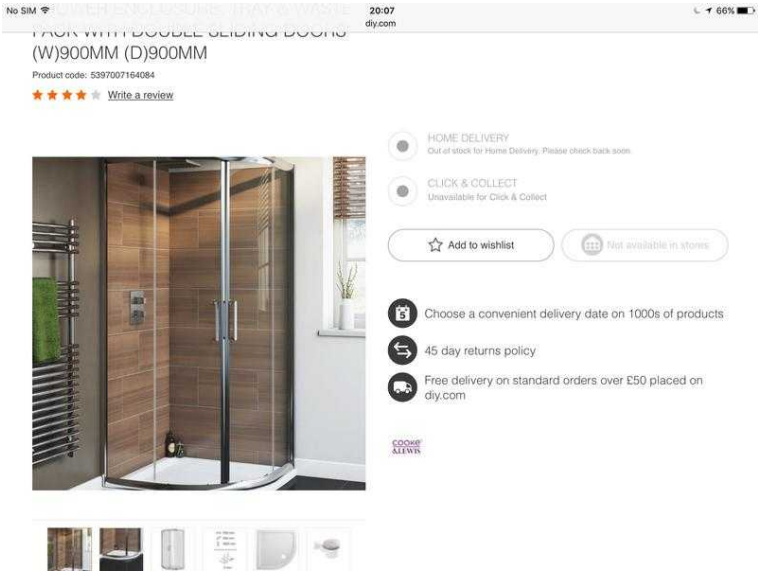

Corner shower tray and enclosure (125 GBP)

Location **East Midlands, Northamptonshire**
<https://www.freeadsz.co.uk/x-553484-z>

corner shower tray 900 X 900 and enclosure doors all been removed now by builders so ready to

 <p>Corner shower tray and enclosure https://www.freeadsz.co.uk/x-553484-z</p>	 <p>Corner shower tray and enclosure https://www.freeadsz.co.uk/x-553484-z</p>	 <p>Corner shower tray and enclosure https://www.freeadsz.co.uk/x-553484-z</p>	 <p>Corner shower tray and enclosure https://www.freeadsz.co.uk/x-553484-z</p>	 <p>Corner shower tray and enclosure https://www.freeadsz.co.uk/x-553484-z</p>	 <p>Corner shower tray and enclosure https://www.freeadsz.co.uk/x-553484-z</p>	 <p>Corner shower tray and enclosure https://www.freeadsz.co.uk/x-553484-z</p>	 <p>Corner shower tray and enclosure https://www.freeadsz.co.uk/x-553484-z</p>	 <p>Corner shower tray and enclosure https://www.freeadsz.co.uk/x-553484-z</p>	 <p>Corner shower tray and enclosure https://www.freeadsz.co.uk/x-553484-z</p>
---	--	--	--	---	--	--	--	--	--