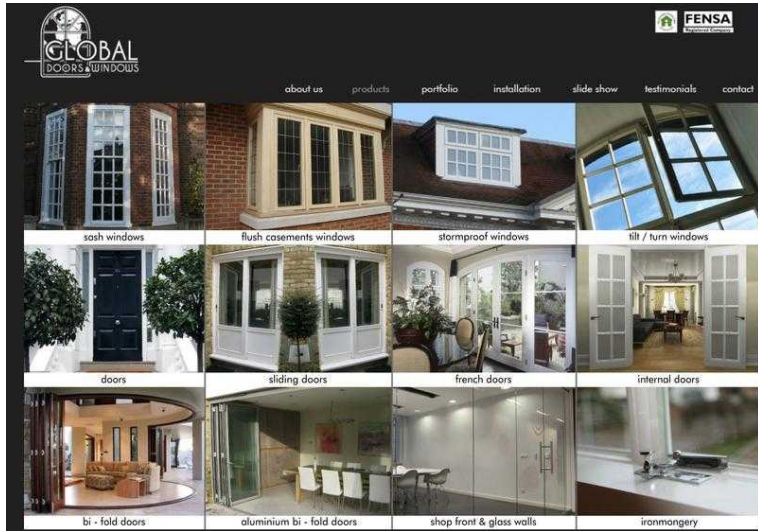

# Highest quality doors and windows

Location **London, London**  
<https://www.freeadsz.co.uk/x-553503-z>

When you think of windows or doors, think of Global Doors and Windows Ltd. Windows and doors is our passion that we would like to share with you.

Global Doors and Windows Ltd have been designing, selling, distributing and installing wooden and aluminium doors and windows for many years.

We choose the materials of the highest quality, we use the wood that come in 90% from sustainable sources and we use only high quality micro-porous paint for our products.