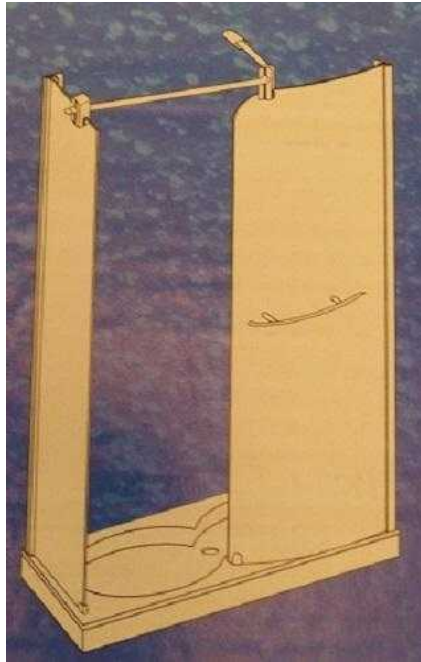

B amp Q SHOWER ENCLOSER AND TRAY STILL IN BOXES (180 GBP)

Location **South West, Dorset**
<https://www.freeadsz.co.uk/x-553848-z>

SOLO WALK-IN SHOWER ENCLOSURE WITH TRAY

Polished Silver Effect Frame
 With clear glass and white tray

800W x 1200L x 2050H
 Bournemouth

**B amp Q SHOWER
 ENCLOSER AND TRAY
 STILL IN BOXES**
<https://www.freeadsz.co.uk/x-553848-z>

**B amp Q SHOWER
 ENCLOSER AND TRAY
 STILL IN BOXES**
<https://www.freeadsz.co.uk/x-553848-z>