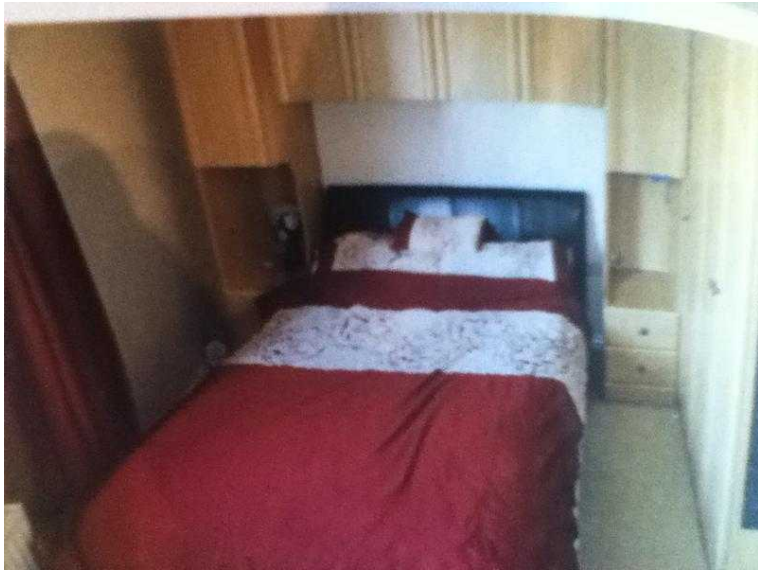

Range of Bedroom Furniture (180 GBP)

Location **South West, Wiltshire**
<https://www.freeadsz.co.uk/x-555569-z>

Range of Bedroom Furniture, consists of 1 double wardrobe, 1 double corner wardrobe, (is a standard double wardrobe but we used as a corner one) 2 x bedside towers that have 2 drawers at the bottom & small hanging rail in cupboard above 2 double over the bed cupboards, & 1 small 3 drawer unit. Overall size is 9'8.5" (across & over the bed) x 6' (photo's showing the Wardrobes) x 6'3.5" High. OR 297 cm (across & over the Bed) x 183 cm (Photo showing the wardrobes) x 193 cm High. Have individual measurements if required. Ready to go. £180, but open to sensible offers. Collection from Trowbridge BA14. Telephone 01225 719 585 01225 719 5...(click to reveal full phone)

Range of Bedroom Furniture

<https://www.freeadsz.co.uk/x-555569-z>

Range of Bedroom Furniture

<https://www.freeadsz.co.uk/x-555569-z>

Range of Bedroom Furniture

<https://www.freeadsz.co.uk/x-555569-z>

Range of Bedroom Furniture