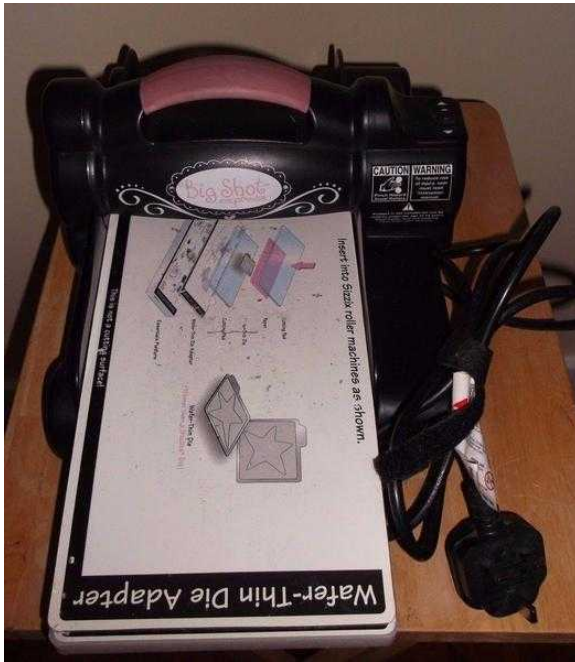

# FAULTY Big Shot Express electric die cutting amp embossing machine. Not working.

Location **East of England, Bedfordshire**  
<https://www.freeadsz.co.uk/x-555869-z>

FAULTY Big Shot Express electric die cutting & embossing machine for spares or repair.

Not working although it does power through without the 'sandwich', it seems as though there's not enough power to run it with the 'sandwich' in.  
 Might need new motor or a thorough clean out inside but I've just ordered a new machine.

Includes Essentials Platform, instructions & Wafer Thin Die Adapter plus 1 Provo Craft die (heart, star, brackets, hashtag, @ 9 & 0) & 2 very small Sizzix embossing folders (a pair of Elf legs & a champagne glass).