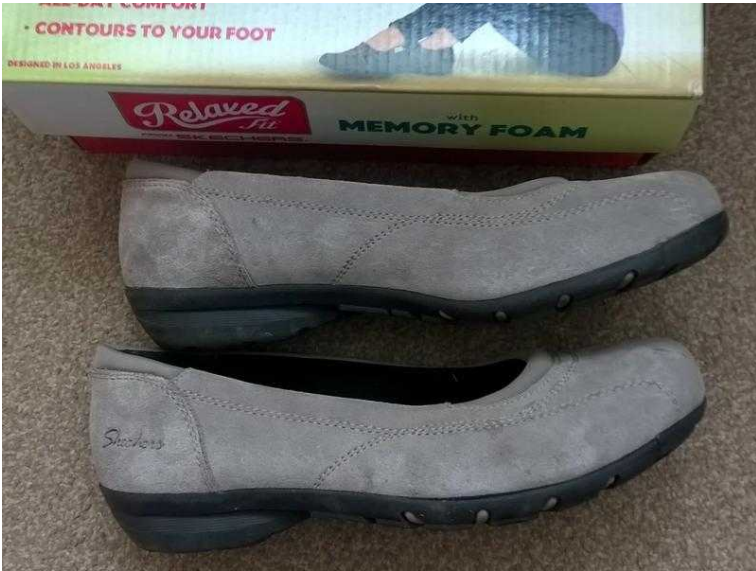

Skechers career girl friday taupe shoes (10 GBP)

Location **South East, East Sussex**
<https://www.freeadsz.co.uk/x-556223-z>

Size 5 relaxed fit, soft suede

Skechers career girl friday
taupe shoes
<https://www.freeadsz.co.uk/x-556223-z>