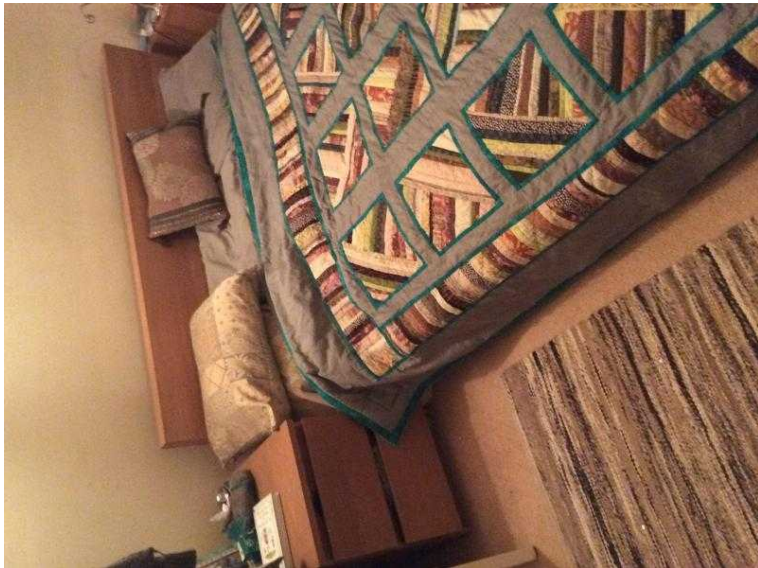

IKEA MALM Kingsize Bed amp Matching Cabinets (80 GBP)

Location **North, Cheshire**
<https://www.freeadsz.co.uk/x-560043-z>

In good condition from a pet and smoke free home. One corner the veneer has fell off cannot be seen when duvet on bed. Two matching bedside.

**IKEA MALM Kingsize Bed
amp Matching Cabinets**
<https://www.freeadsz.co.uk/x-560043-z>

**IKEA MALM Kingsize Bed
amp Matching Cabinets**
<https://www.freeadsz.co.uk/x-560043-z>

**IKEA MALM Kingsize Bed
amp Matching Cabinets**
<https://www.freeadsz.co.uk/x-560043-z>

**IKEA MALM Kingsize Bed
amp Matching Cabinets**
<https://www.freeadsz.co.uk/x-560043-z>