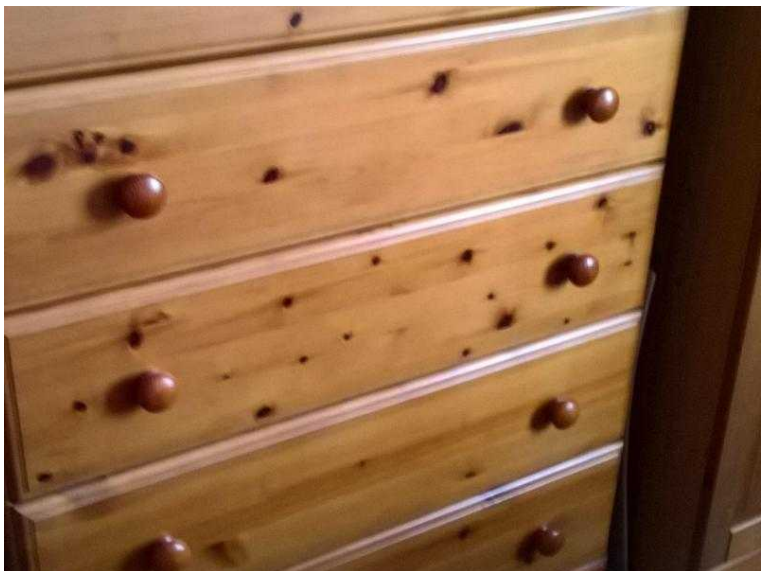

PINE CHEST OF DRAWERS (25 GBP)

Location **South West, Wiltshire**
<https://www.freeadsz.co.uk/x-561225-z>

5 drawer pine chest of drawers in very good condition, good.

PINE CHEST OF DRAWERS

<https://www.freeadsz.co.uk/x-561225-z>