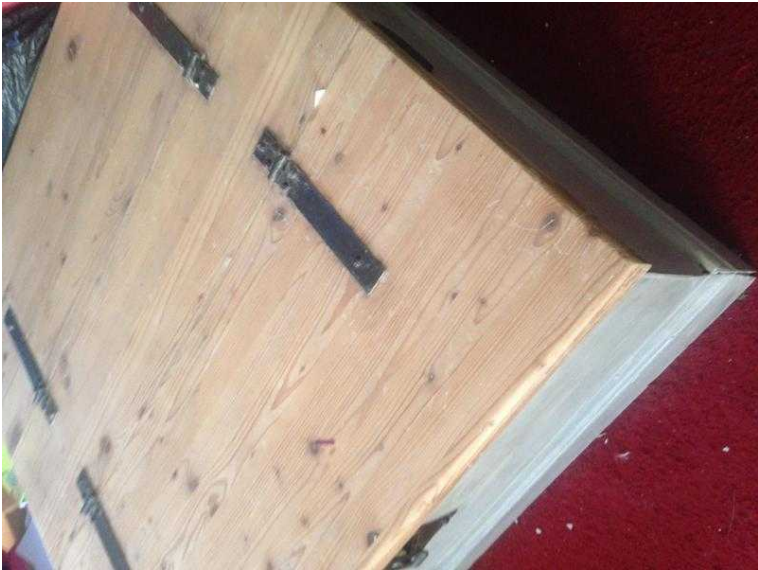

# Large solid pine storage box (50 GBP)

Location **South West, Isle Of Wight**  
<https://www.freeadsz.co.uk/x-561238-z>

Solid wooden distressed trunk with authentic metal clips  
Wooden top with chalk grey painted sides - perfect for any room  
Has Two hinged lids and is finished with beeswax  
Can arrange delivery  
44inch square

Large solid pine storage box

<https://www.freeadsz.co.uk/x-561238-z>

Large solid pine storage box

<https://www.freeadsz.co.uk/x-561238-z>

Large solid pine storage box

<https://www.freeadsz.co.uk/x-561238-z>