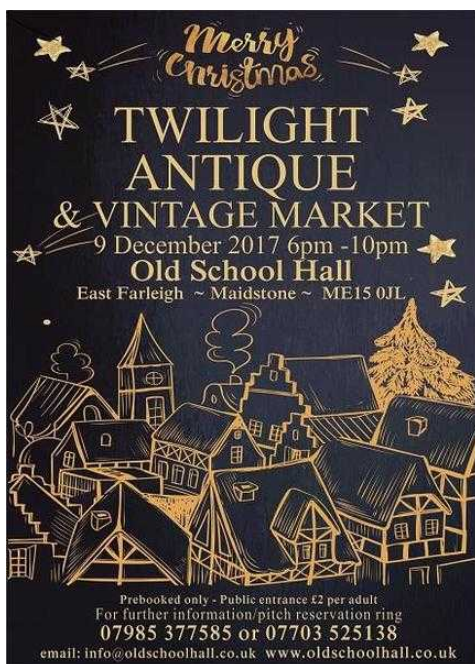

Twilight Antique amp Vintage Market 6pm - 10pm

Location **South East, Kent**
<https://www.freeadsz.co.uk/x-561272-z>

TWILIGHT ANTIQUE & VINTAGE MARKET

Old School Hall
 Lower Road
 East Farleigh
 Maidstone
 ME15 0JL

Inside and outside stalls - café serving refreshments and food- easy parking - stalls include home wares, jewellery, clothes, furniture and much more!!

The perfect place to Christmas shop!

£2 entry per adult