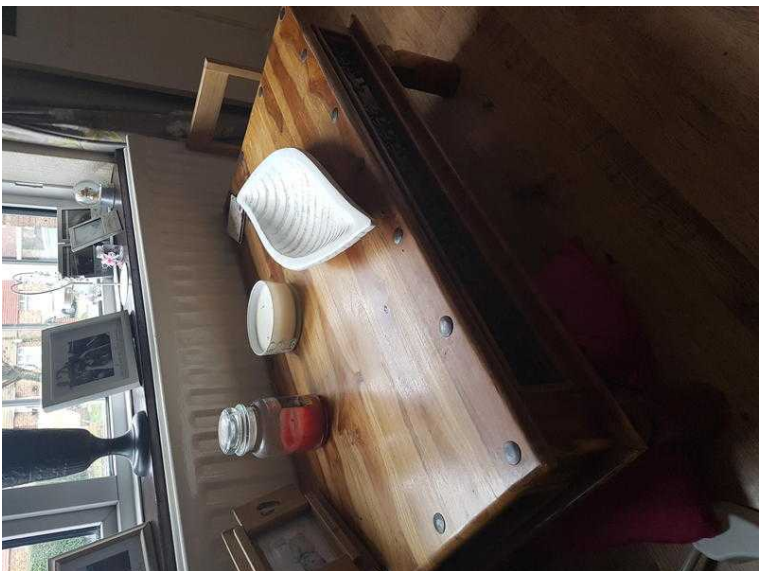

coffee table and matching lamp table (60 GBP)

Location **South West, Isle Of Wight**
<https://www.freeadsz.co.uk/x-561460-z>

fantastic condition solid coffee table and matching lamp

coffee table and matching lamp table

<https://www.freeadsz.co.uk/x-561460-z>

coffee table and matching lamp table

<https://www.freeadsz.co.uk/x-561460-z>

coffee table and matching lamp table

<https://www.freeadsz.co.uk/x-561460-z>

coffee table and matching lamp table