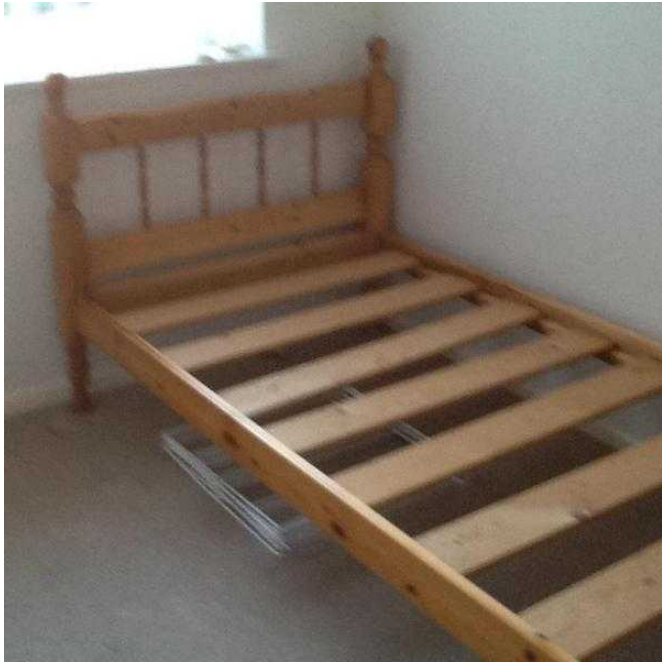

# Pine Single Bed Frame 3 foot (20 GBP)

Location **North, Lancashire**  
<https://www.freeadsz.co.uk/x-561515-z>

lovely pine bed frame, solid wood, very good condition, clean home, can come to pieces to transport, or can deliver locally to Wigan are, I am in Hindley

**Pine Single Bed Frame 3 foot**  
<https://www.freeadsz.co.uk/x-561515-z>

**Pine Single Bed Frame 3 foot**  
<https://www.freeadsz.co.uk/x-561515-z>

**Pine Single Bed Frame 3 foot**  
<https://www.freeadsz.co.uk/x-561515-z>