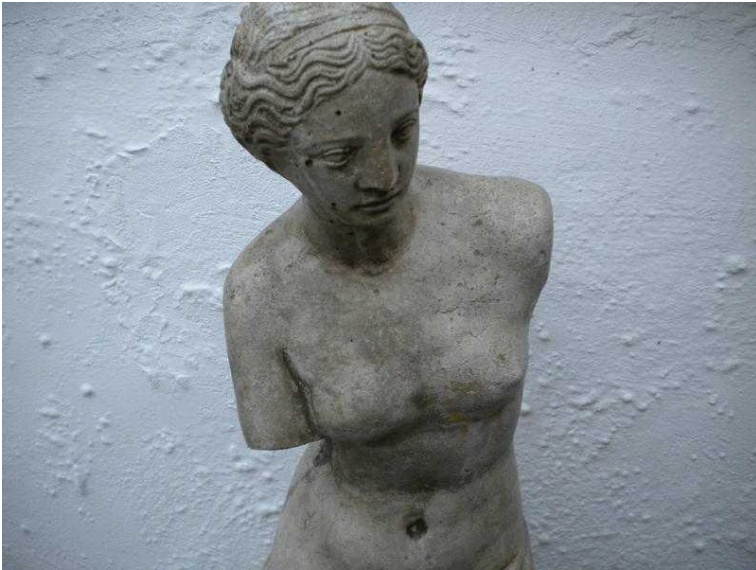

GARDEN STATUE (55 GBP)

Location **London, London**
<https://www.freeadsz.co.uk/x-562232-z>

VENUS DE MILO GARDEN STATUE, CONCRETE CAST SO SOLID . NOT AFFECTED BY WEATHER ,FROST ETC TOTAL HEIGHT WITH PLINTH IS 1.3 MTR PLINTH BASE 250 MM