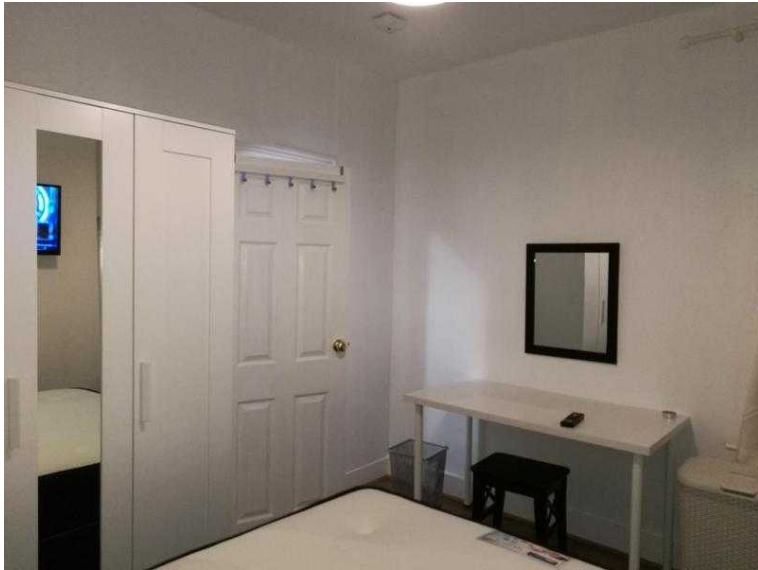

Room to rent in Gillingham (550 GBP)

Location **South East, Kent**

<https://www.freeadsz.co.uk/x-563983-z>

Room available in a beautiful Victorian house in Gillingham

£550 per month (£600 deposit)

Current occupants are 3 professional females (teachers) and looking for a 4th to join them