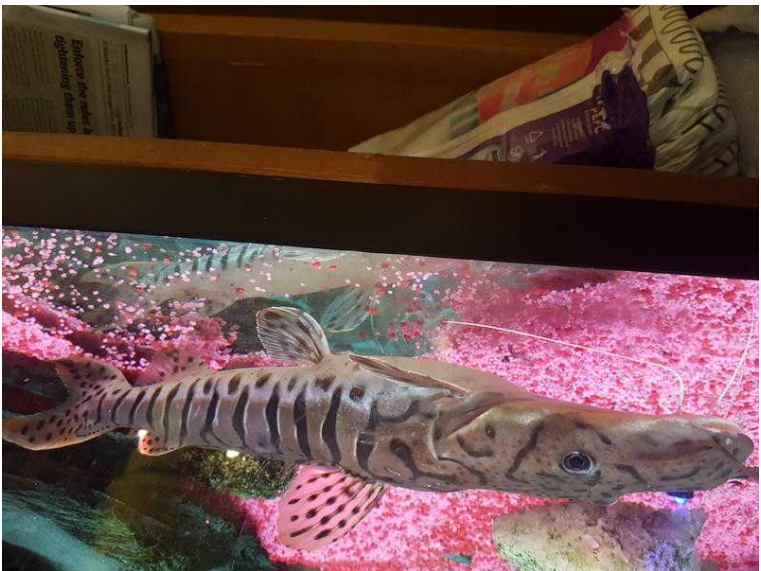

Large shovel nose catfish (50 GBP)

Location **Wales, South Glamorgan**
<https://www.freeadsz.co.uk/x-564594-z>

Large shovel nose

Large shovel nose catfish

<https://www.freeadsz.co.uk/x-564594-z>

Large shovel nose catfish

<https://www.freeadsz.co.uk/x-564594-z>

Large shovel nose catfish

<https://www.freeadsz.co.uk/x-564594-z>

Large shovel nose catfish

<https://www.freeadsz.co.uk/x-564594-z>

Large shovel nose catfish

<https://www.freeadsz.co.uk/x-564594-z>

<https://www.freeadsz.co.uk/x-564594-z>

Large shovel nose catfish

<https://www.freeadsz.co.uk/x-564594-z>