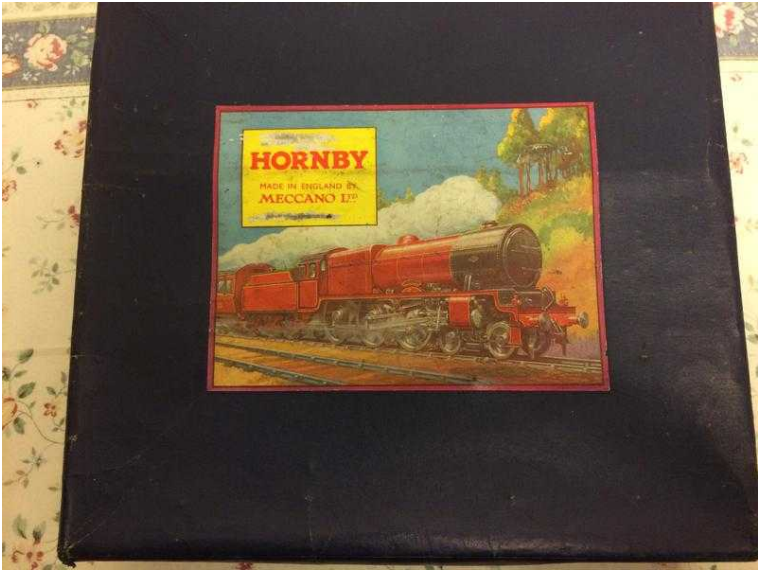

# Hornby Train Set (Clockwork) (99 GBP)

Location **Yorkshire and the Humber, South Yorkshire**  
<https://www.freeadsz.co.uk/x-566395-z>

0Gauge M1 Passenger complete in original box excellent

**Hornby Train Set (Clockwork)**  
<https://www.freeadsz.co.uk/x-566395-z>