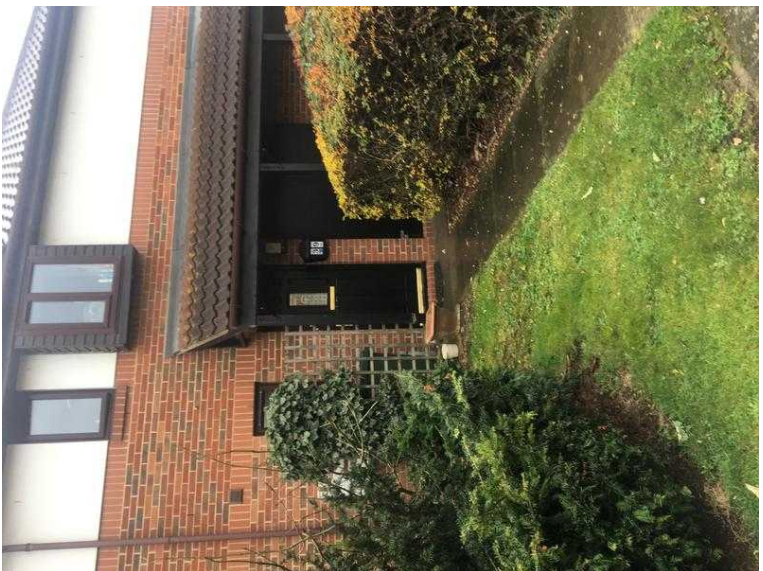

# Ground Floor Maisonette 2 Double Bedrooms large living room four piece bathroom

Location **East of England, Essex**  
<https://www.freeadsz.co.uk/x-567270-z>

Ground Floor Maisonete Two Double Bedrooms large living room four piece bathroom lockable car port. Outside storage. Lovely area near to M25

Ground Floor Maisonette 2  
 Double Bedrooms large living  
 room four piece bathroom  
 lockable car port.  
<https://www.freeadsz.co.uk/x-567270-z>

Ground Floor Maisonette 2  
 Double Bedrooms large living  
 room four piece bathroom  
 lockable car port.  
<https://www.freeadsz.co.uk/x-567270-z>