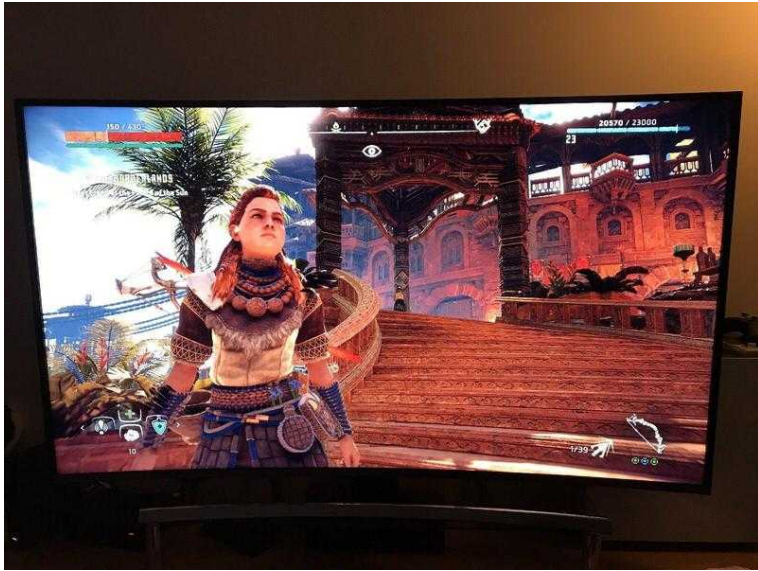

Samsung 65 4K UHD Curved Smart 3D LED TV (UE65JU7500) (650 GBP)

Location **South West, Cornwall**
<https://www.freeadsz.co.uk/x-567382-z>

This is our superb Samsung Series 7 65" 4K UHD Curved Smart 3D LED TV (model: UE65JU7500), which we are selling due to having just bought a slightly bigger TV for our new house.

It has been very well looked after and is in perfect working order. It's also in excellent cosmetic condition with no visible marks anywhere on the TV housing or on the screen, which is flawless with no dead pixels.

There is 18 months full extended Samsung warranty remaining.

Key Features:

- 65" Curved LED Screen
- Samsung 3D
- Screen Resolution: 3840 x 2160
- Screen Curvature: 4200R
- UHD Dimming
- Precision Black
- Ultra Clear Pro Panel
- Quad Core Processor
- SMART Connectivity
- SMART Interaction

- Downloadable APPS
- Free Media Server

Samsung 65 4K UHD Curved Smart 3D LED TV (UE65JU7500)
<https://www.freeadsz.co.uk/x-567382-z>

- HDMI x4
- USB x3
- Component In (Y/Pb/Pr) x1
- Composite In (AV) x1
- Ethernet (LAN) x1
- Headphone x1
- Digital Audio Out (Optical) x1

Samsung 65 4K UHD Curved Smart 3D LED TV (UE65JU7500)
<https://www.freeadsz.co.uk/x-567382-z>

Samsung 65 4K UHD Curved Smart 3D LED TV (UE65JU7500)
<https://www.freeadsz.co.uk/x-567382-z>

Samsung 65 4K UHD Curved Smart 3D LED TV (UE65JU7500)
<https://www.freeadsz.co.uk/x-567382-z>

Samsung 65 4K UHD Curved Smart 3D LED TV (UE65JU7500)
<https://www.freeadsz.co.uk/x-567382-z>

Samsung 65 4K UHD Curved Smart 3D LED TV (UE65JU7500)
<https://www.freeadsz.co.uk/x-567382-z>

Samsung 65 4K UHD Curved Smart 3D LED TV (UE65JU7500)
<https://www.freeadsz.co.uk/x-567382-z>

Samsung 65 4K UHD Curved Smart 3D LED TV (UE65JU7500)
<https://www.freeadsz.co.uk/x-567382-z>

Samsung 65 4K UHD Curved Smart 3D LED TV (UE65JU7500)
<https://www.freeadsz.co.uk/x-567382-z>

Samsung 65 4K UHD Curved Smart 3D LED TV (UE65JU7500)
<https://www.freeadsz.co.uk/x-567382-z>