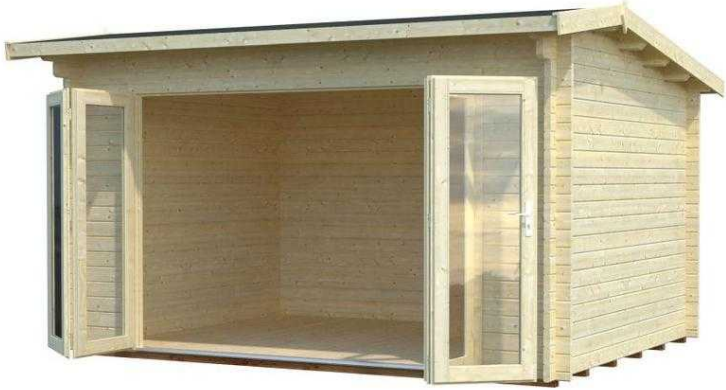

LOG CABIN (2,950 GBP)

Location **South West, Hampshire**
<https://www.freeadsz.co.uk/x-569620-z>

Super 3.9m x 3m log cabin, 44mm log, double glazed bi-fold doors, 19mm floor and roof boards, shingle roof tiles, brand.