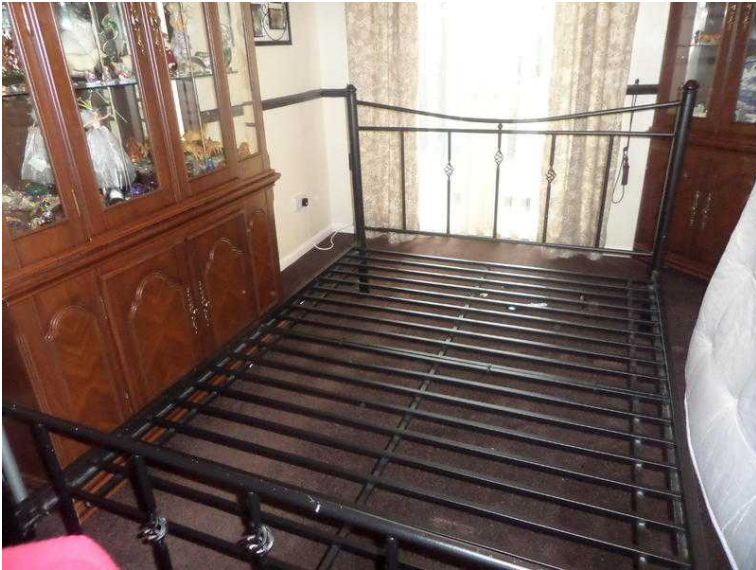

DOUBLE METAL BED FRAME (45 GBP)

Location **South West, Wiltshire**
<https://www.freeadsz.co.uk/x-569797-z>

VERY STURDY METAL BED FRAME. USED FOR SPARE BEDROOM. DISMANTLED READY FOR.

**DOUBLE METAL BED
FRAME**

<https://www.freeadsz.co.uk/x-569797-z>

**DOUBLE METAL BED
FRAME**

<https://www.freeadsz.co.uk/x-569797-z>

**DOUBLE METAL BED
FRAME**

<https://www.freeadsz.co.uk/x-569797-z>

**DOUBLE METAL BED
FRAME**

<https://www.freeadsz.co.uk/x-569797-z>