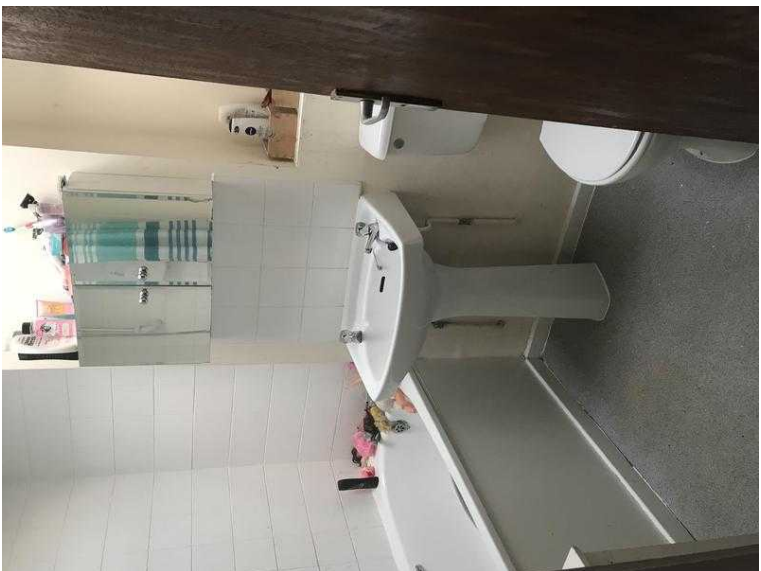

House exchange Crawley (120 GBP)

Location **South East, Surrey**
<https://www.freeadsz.co.uk/x-570758-z>

4 bed terrace house. 2 double 2 should single rooms. 2 toilets. Separate dining room. Front and back garden both slabed for easy maintenance. On direct bus route to Gatwick airport 24 hours a day. Walking distance to shops schools and doctors.