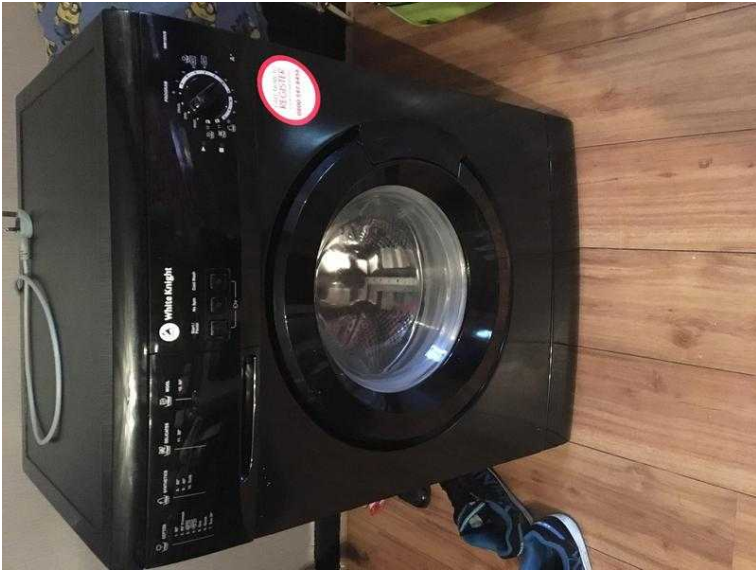

# Black immaculate washing machine white knight 6kg and 1200 spin (90 GBP)

Location **South West, Isle Of Wight**  
<https://www.freeadsz.co.uk/x-570783-z>

black immaculate washing machine only few months old and only selling due to getting a washer dryer it has 1200 spin speed and 6kg drum it's a lovely quiet machine and has loads of wash settings including a quick wash which takes 30

Black immaculate washing machine white knight 6kg and 1200 spin  
<https://www.freeadsz.co.uk/x-570783-z>

Black immaculate washing machine white knight 6kg and 1200 spin  
<https://www.freeadsz.co.uk/x-570783-z>