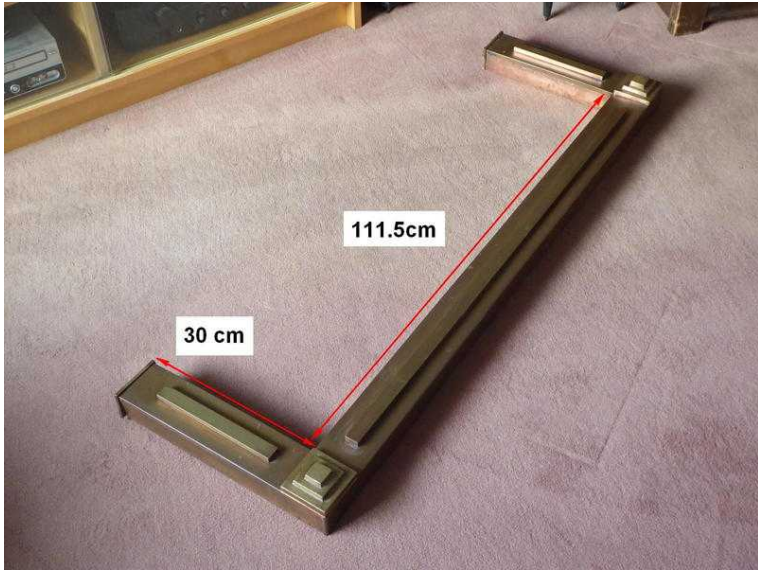

# Brass Fireplace Fender (10 GBP)

Location **West Midlands, Worcestershire**  
<https://www.freeadsz.co.uk/x-570903-z>

Dimensions as in photo. Collection.

**Brass Fireplace Fender**  
<https://www.freeadsz.co.uk/x-570903-z>